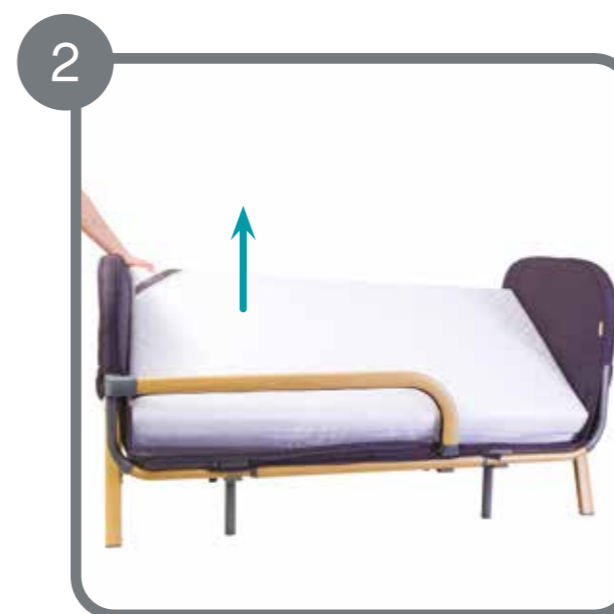

Tutti Frutti Direct Ltd. Unit 3, 1000 North Circular Road, London, UK, NW2 7JP
t: +44 (0) 208 368 5800
e: customerservice@tuttibambini.co.uk
www.tuttibambini.com

Cozee® XL

Sofa

Your home away from home

IMPORTANT: RETAIN FOR FUTURE REFERENCE. READ CAREFULLY

CONSERVEZ POUR RÉFÉRENCE ULTÉRIEURE. LISEZ ATTENTIVEMENT AVANT D'ASSEMBLER ET D'UTILISER LE PRODUIT • CONSERVELA PARA FUTURAS REFERENCIAS. LEA CUIDADOSAMENTE ANTES DE MONTAR Y USAR EL PRODUCTO • DA CONSERVARE PER CONSULTAZIONI FUTURE E DA LEGGERE ATTENTAMENTE PRIMA DI ASSEMBLARE E INIZIARE A UTILIZZARE IL PRODOTTO • GUT AUFBEWAHREN. VOR DER INSTALLATION UND VERWENDUNG DES PRODUCTS SORGFÄLTIG LESEN • INFORMAÇÕES IMPORTANTES DE SEGURANÇA • BEWAAR VOOR TOEKOMSTIGE REFERENTIE. LEES ZORGVULDIG DOOR ALSVORENS HET PRODUCT TE MONTEREN EN GEBRUIKEN • WAŻNE WSKAZÓWKI BEZPIECZEŃSTWA • PĂSTRĂȚI PENTRU VIITOR. CITIȚI CU ATENȚIE ÎNAINTE DE MONTAREA ȘI UTILIZAREA PRODUSULUI • СОХРАНИТЕ ДЛЯ ИСПОЛЪЗОВАНИЯ В БУДУЩЕМ. ПРОЧТИТЕ ПЕРЕД СБОРКОЙ И ИСПОЛЪЗОВАНИЕМ ПРОДУКТА • ΔΙΑΤΗΡΗΣΤΕ ΓΙΑ ΜΕΛΛΟΝΤΙΚΗ ΑΝΑΦΟΡΑ. ΔΙΑΒΑΣΤΕ ΠΡΟΣΕΚΤΙΚΑ ΠΡΙΝ ΤΗ ΣΥΝΑΡΜΟΛΟΓΗΣΗ ΚΑΙ ΤΗ ΧΡΗΣΗ ΤΟΥ ΠΡΟΙΟΝΤΟΣ • 请保留以供将来参考。在组装和使用产品之前请仔细阅读本资料

جتنہم لاء اذہ مداخلت سواو عی مجت لبق ذی انعب آرقا . لبق س م ل ا ی ف ای ل ا عوج ر ل ل اب ظ ف ت ح ا . قہ الس ل ل قہ م ت ا م و ل ع م *